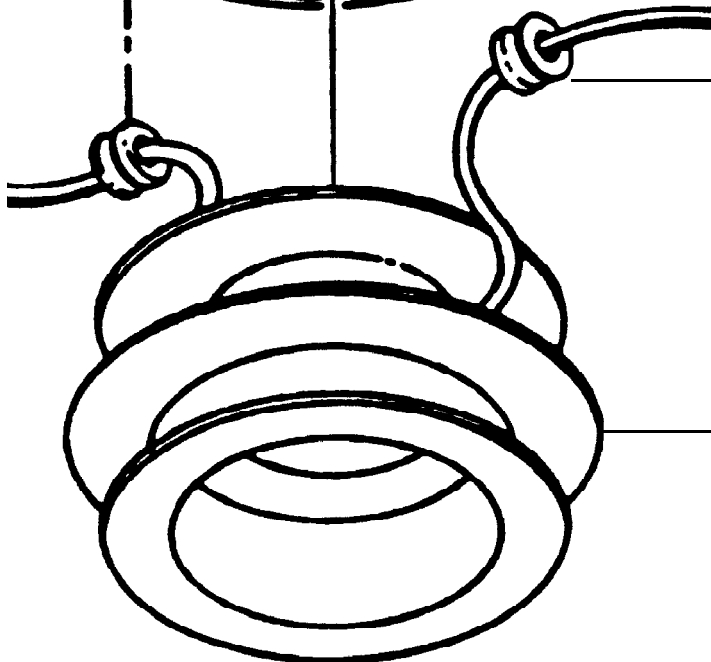

## Line Head

N00BW-UB-10 Bolt, Centre 10 fm  
(Old# N00#1-10)

N00BW-UB-8 Bolt, Centre 8 fm  
(Old# N00#1-8)

N00BW-SN-102 Spool Housing  
(Old# N00#2)

N00BW-SE-103 Eyelettes  
(Old# N00#3)

N00BW-SN-104 Interspool  
(Old# N00#5)

N00BW-SS-105 Spring  
(Old# N00#6)

N00BW-106L Knob L.H.  
N00BW-106R Knob R.H.  
(Old# N00#7)