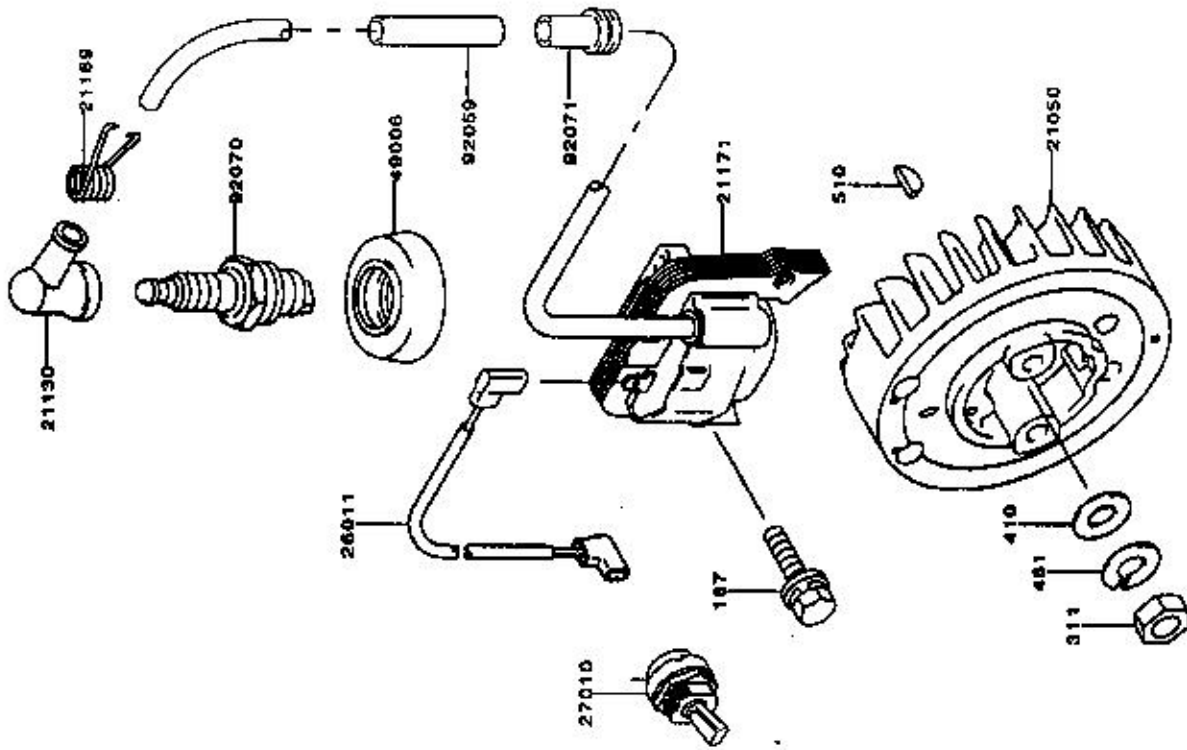

This catalog covers:  
**TG025D-□ C56**

**03**

This fig. covers:

**COOLING-EQUIPMENT**

E0150-A015A

Ref. No.	Parts No.	Description	Quantity
49089	49089-2417	SHROUD-ENGINE	1
55020	55020-2080	GUARD	1
59068	59068-2656-8B	HOUSING-FAN	1
92008	92008-2355	SCREW,5X20	1
92008A	92008-2357	SCREW,5X10	1
92026	92026-2323	SPACER	1
92200	92200-2063	WASHER,5.5X13.8X2.0	2
233	233B0510	SCREW-PAN-WP+	4

E0160-A196A

Ref. No.      Parts No.      Description

Quantity

A

21050	21050-2206	FLYWHEEL	1
21130	21130-2058	CAP-SPARK PLUG	1
21169	21169-2051	TERMINAL	1
21171	21171-2218	COIL-ASSY-IGNITION	1
26011	26011-2315	WIRE-LEAD	1
27010	27010-2158	SWITCH-STOP	1
49008	49008-2051	BOOT	1
92059	92059-2231	TUBE	1
92070	92070-2090	PLUG-SPARK BMRBA(N3K), SOLID	1
92071	92071-2117	BRONNET	1
187	187B0520	BOLT-UPSET-WSP	2
311	311B0600	NUT-HEX	1
410	410B0600	W-FLAIN-S	1
481	481F0800	WASHER-SPRING	1
510	510A3100	KEY-WOODRUFF	1

This catalog covers:  
TG025D-□ C56

This fig. covers:  
05 CONTROL-EQUIPMENT

E0170-A103A

Ref. No.	Parts No.	Description	Quantity
54012	64012-2096	CABLE-THROTTLE	A 1

This catalog covers:  
TG025D-C56

06

This fig. covers:

E0220-A014A

Rel. No.	Parts No.	Description	Quantity
13270	13097-2084	CLUTCH-PLATE	1
49049	13270-2048	PLATE	1
92043	49049-2098	SHOE-CLUTCH	2
92144	92043-2088	PIN	2
	92144-2086	SPRING,CLUTCH	1