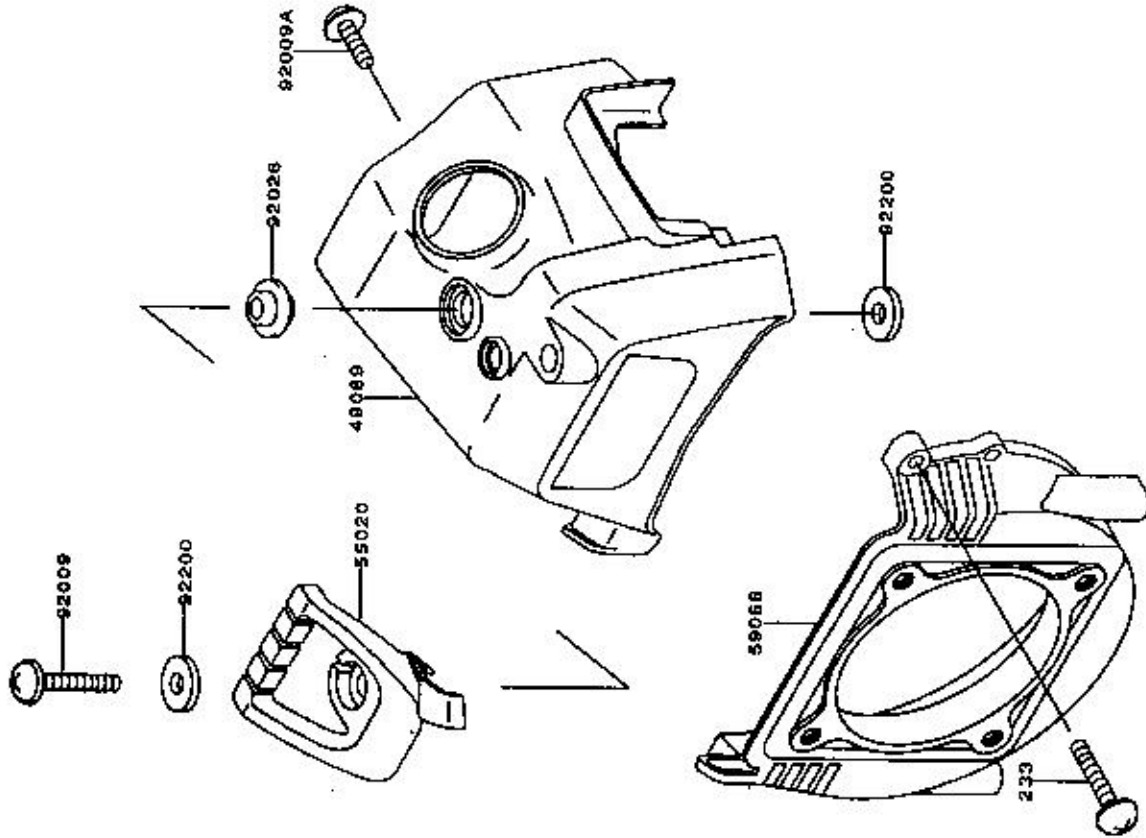

This catalog covers:  
**TG025D-□ C56**

**03**

This fig. covers:

**COOLING-EQUIPMENT**

E0150-A015A

Ref. No.	Parts No.	Description	Quantity
49089	49089-2417	SHROUD-ENGINE	1
55020	55020-2080	GUARD	1
59068	59068-2656-8B	HOUSING-FAN	1
92008	92008-2355	SCREW,5X20	1
92008A	92008-2357	SCREW,5X10	1
92026	92026-2323	SPACER	1
92200	92200-2063	WASHER,5.5X13.8X2.0	2
233	233B0510	SCREW-PAN-WP+	4

E0160-A196A

Ref. No.      Parts No.      Description

Quantity

A

21050	21050-2206	FLYWHEEL	1
21130	21130-2058	CAP-SPARK PLUG	1
21169	21169-2051	TERMINAL	1
21171	21171-2218	COIL-ASSY-IGNITION	1
26011	26011-2315	WIRE-LEAD	1
27010	27010-2158	SWITCH-STOP	1
49008	49008-2051	BOOT	1
92059	92059-2231	TUBE	1
92070	92070-2090	PLUG-SPARK BMRBA(N3K), SOLID	1
92071	92071-2117	BRONNET	1
187	187B0520	BOLT-UPSET-WSP	2
311	311B0600	NUT-HEX	1
410	410B0600	W-FLAIN-S	1
481	481F0800	WASHER-SPRING	1
510	510A3100	KEY-WOODRUFF	1

This catalog covers:  
TG025D-□ C56

This fig. covers:  
05 CONTROL-EQUIPMENT

E0170-A103A

Ref. No.	Parts No.	Description	Quantity
54012	64012-2096	CABLE-THROTTLE	A 1

This catalog covers:  
TG025D-C56

06

This fig. covers:

E0220-A014A

Rel. No.	Parts No.	Description	Quantity
13270	13097-2084	CLUTCH-PLATE	1
49049	13270-2048	PLATE	1
92043	49049-2098	SHOE-CLUTCH	2
92144	92043-2088	PIN	2
	92144-2086	SPRING,CLUTCH	1