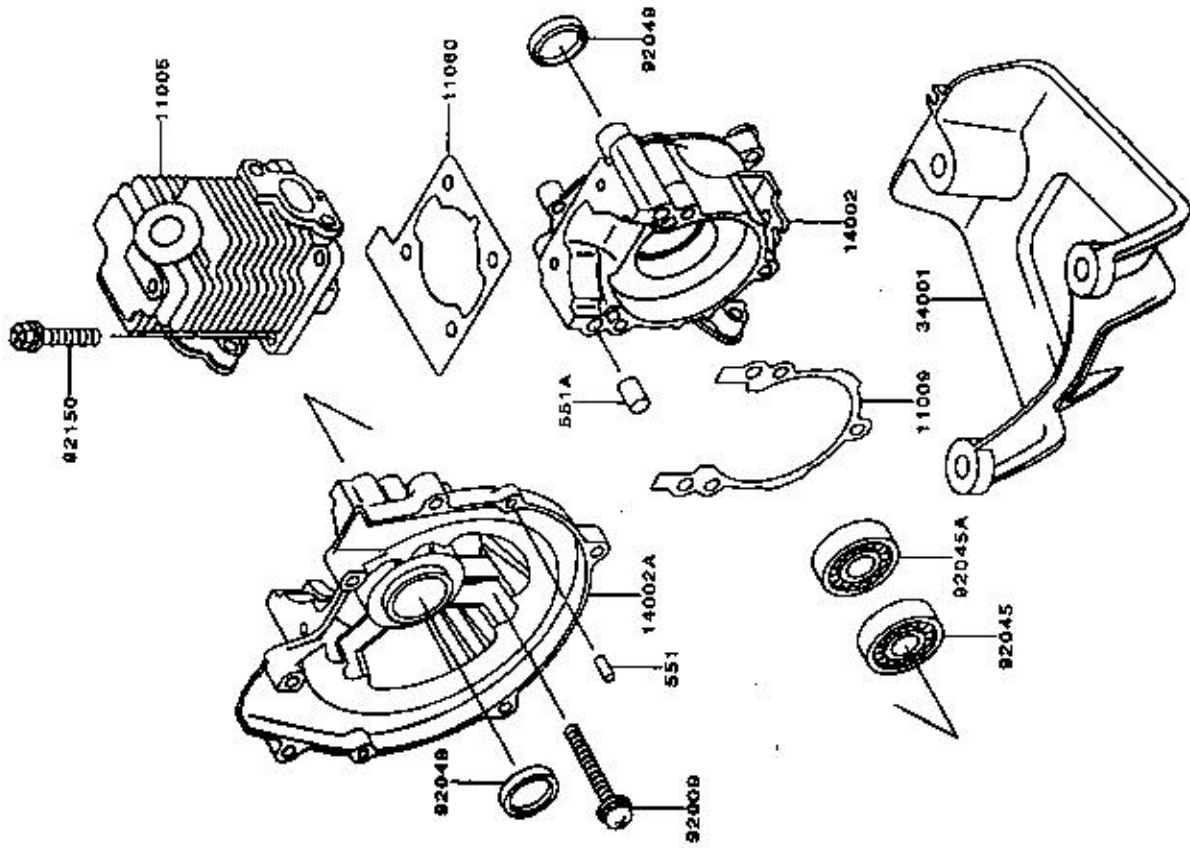

This catalog covers:  
**TG025D-□ C56**

**01**

This fig. covers:

**CYLINDER/CRANKCASE**

E0110-A031D

Ref. No.	Parts No.	Description	Quantity
11006	11006-2121	CYLINDER-ENGINE	1
11008	11008-2805	GASKET,CRANKCASE	1
11060	11060-2285	GASKET,CYLINDER	1
14002	14002-2315	CRANKCASE	1
14002A	14002-2322	CRANKCASE	1
34001	34001-2072	STAND	1
92009	92009-2115	SCREW	3
92045	92045-2008	BEARING-BALL,6000C3	1
92045A	92045-2056	BEARING-BALL,6200C3	1
92049	92049-2074	SEAL-OIL	2
92150	92150-2091	BOLT	4
551	551A0410	PIN-DOWEL	2
551A	551A0810	PIN-DOWEL	2

This catalog covers:  
**TG025D-□ C56**

**03**

This fig. covers:

**COOLING-EQUIPMENT**

E0150-A015A

Ref. No.	Parts No.	Description	Quantity
49089	49089-2417	SHROUD-ENGINE	1
55020	55020-2080	GUARD	1
59068	59068-2656-8B	HOUSING-FAN	1
92008	92008-2355	SCREW,5X20	1
92008A	92008-2357	SCREW,5X10	1
92026	92026-2323	SPACER	1
92200	92200-2063	WASHER,5.5X13.8X2.0	2
233	233B0510	SCREW-PAN-WP+	4

E0160-A196A

Ref. No.      Parts No.      Description

Quantity

A

21050	21050-2206	FLYWHEEL	1
21130	21130-2058	CAP-SPARK PLUG	1
21169	21169-2051	TERMINAL	1
21171	21171-2218	COIL-ASSY-IGNITION	1
26011	26011-2315	WIRE-LEAD	1
27010	27010-2158	SWITCH-STOP	1
49008	49008-2051	BOOT	1
92059	92059-2231	TUBE	1
92070	92070-2090	PLUG-SPARK BMRBA(N3K), SOLID	1
92071	92071-2117	BRONNET	1
187	187B0520	BOLT-UPSET-WSP	2
311	311B0600	NUT-HEX	1
410	410B0600	W-FLAIN-S	1
481	481F0800	WASHER-SPRING	1
510	510A3100	KEY-WOODRUFF	1

E0220-A014A

Rel. No.	Parts No.	Description	Quantity
13270	13097-2084	CLUTCH-PLATE	1
49049	13270-2048	PLATE	1
92043	49049-2098	SHOE-CLUTCH	2
92144	92043-2088	PIN	2
	92144-2086	SPRING,CLUTCH	1