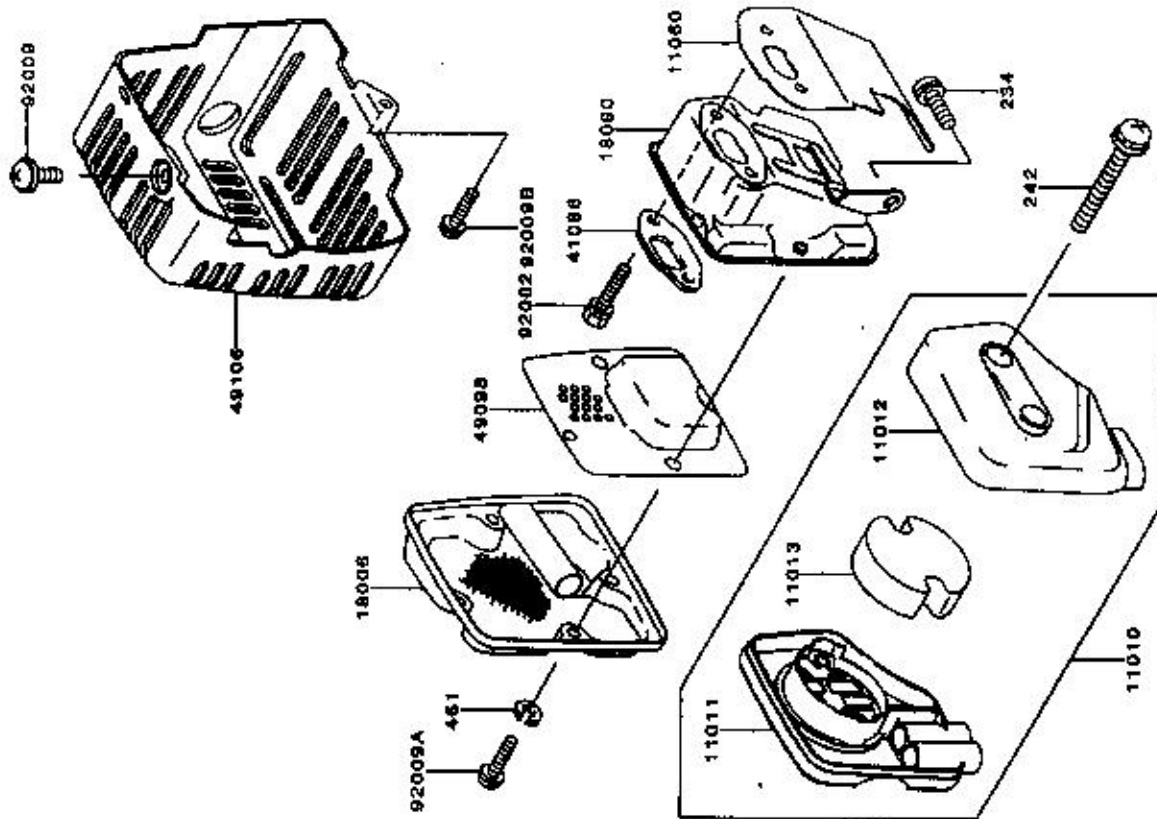

This catalog covers:
TG025D-□ C56

07

This fig. covers:

AIR-FILTER/MUFFLER

EQ190-A108D

Ref. No.	Parts No.	Description	Quantity
11010	11010-2339	FILTER-ASSY-AIR	1
11011	11011-2166	CASE-AIR FILTER	1
11012	11012-2231	CAP AIR FILTER	1
11013	11013-2055	ELEMENT-AIR FILTER	1
11060	11060-2330	GASKET,MUFFLER	1
18006	18006-2294	BODY-MUFFLER	1
18090	18090-2002	BODY-COMP-MUFFLER	1
41086	41086-2167	FLANGE	1
49098	49098-2056	BAFFLE-PLATE MUFFLER	1
49108	49108-2380	COVER-MUFFLER	1
92002	92002-2318	BOLT,5X18	2
92009	92009-2357	SCREW,5X10	1
92009A	92009-2371	SCREW	4
92009B	92009-2375	SCREW,5X18	1
234	234B0514	SCREW-PAN-WSP+-	1
242	242B0425	SCREW-PAN-WSP+-	2
461	481F0600	WASHER-SPRING	4