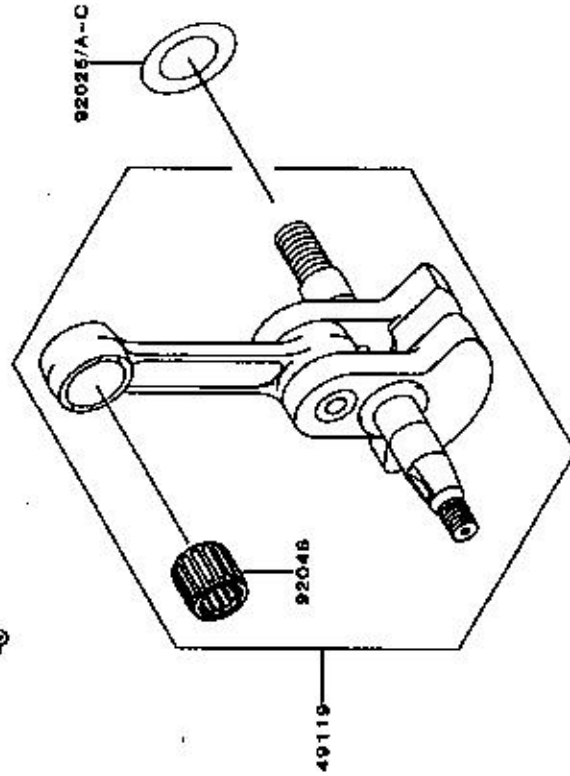

**BANNERMAN**

***Kawasaki  
Engine TG25  
Series C56***

***Parts  
Illustration***

This catalog covers:  
**TG025D-C56**

This fig. covers:  
**02 PISTON/CRANKSHAFT**

E0120-A015A

Rel. No.	Parts No.	Description	Quantity
			A

This catalog covers:  
**TG025D-□ C56**

**01**

This fig. covers:

**CYLINDER/CRANKCASE**

E0110-A031D

Ref. No.	Parts No.	Description	Quantity
11006	11006-2121	CYLINDER-ENGINE	1
11008	11008-2805	GASKET,CRANKCASE	1
11060	11060-2285	GASKET,CYLINDER	1
14002	14002-2315	CRANKCASE	1
14002A	14002-2322	CRANKCASE	1
34001	34001-2072	STAND	1
92009	92009-2115	SCREW	3
92045	92045-2008	BEARING-BALL,6000C3	1
92045A	92045-2056	BEARING-BALL,6200C3	1
92049	92049-2074	SEAL-OIL	2
92150	92150-2091	BOLT	4
551	551A0410	PIN-DOWEL	2
551A	551A0810	PIN-DOWEL	2

E0160-A196A

Ref. No.      Parts No.      Description

Quantity

A

21050	21050-2206	FLYWHEEL	1
21130	21130-2058	CAP-SPARK PLUG	1
21169	21169-2051	TERMINAL	1
21171	21171-2218	COIL-ASSY-IGNITION	1
26011	26011-2315	WIRE-LEAD	1
27010	27010-2158	SWITCH-STOP	1
49008	49008-2051	BOOT	1
92059	92059-2231	TUBE	1
92070	92070-2090	PLUG-SPARK BMRBA(N3K), SOLID	1
92071	92071-2117	BRONNET	1
187	187B0520	BOLT-UPSET-WSP	2
311	311B0600	NUT-HEX	1
410	410B0600	W-FLAIN-S	1
481	481F0800	WASHER-SPRING	1
510	510A3100	KEY-WOODRUFF	1

E0220-A014A

Rel. No.	Parts No.	Description	Quantity
13270	13097-2084	CLUTCH-PLATE	1
49049	13270-2048	PLATE	1
92043	49049-2098	SHOE-CLUTCH	2
92144	92043-2088	PIN	2
	92144-2086	SPRING,CLUTCH	1