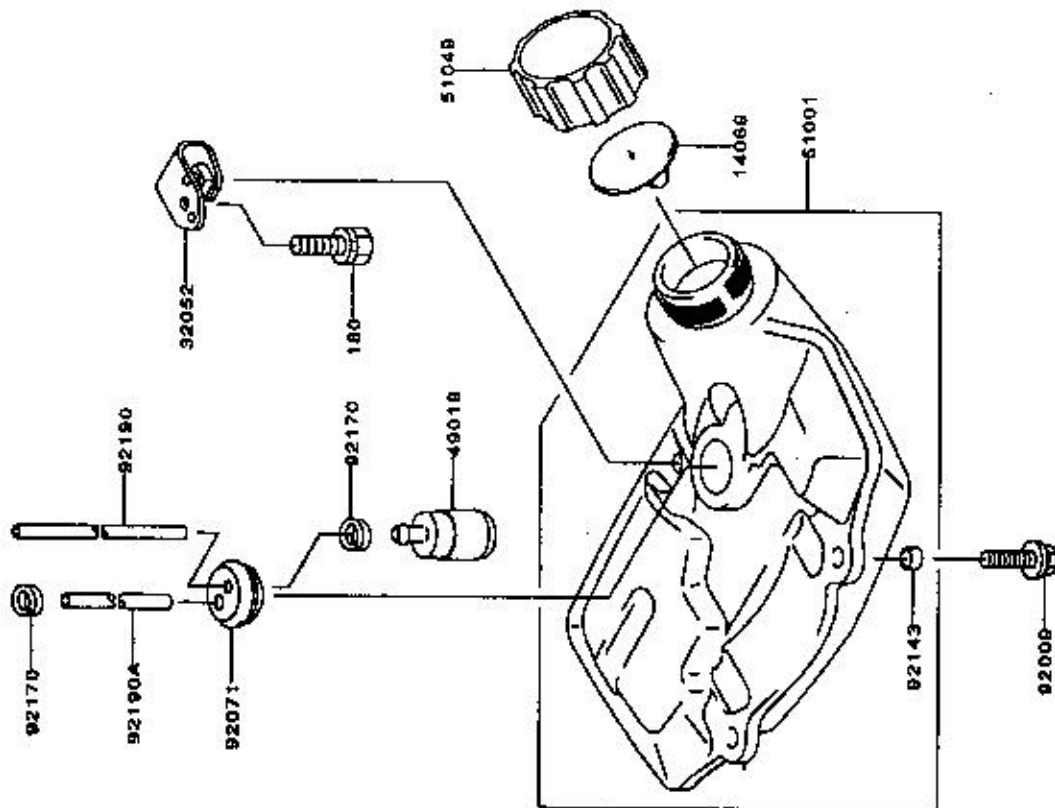

This catalog covers:  
**TG025D-□ C56**

**08**

This fig. covers:

**FUEL-TANK/FUEL-VALVE**

E0200-A155A

Ref. No.	Parts No.	Description	Quantity
14088	14089-2068	BREATHER	1
32052	32052-2180	BRACKET-TANK	1
49019	49019-2111	FILTER-FUEL	1
51001	51001-2271	TANK-COMP-FUEL	1
51049	51049-2091	CAP-TANK	1
92009	92009-2398	SCREW,5X18	3
92071	92071-2142	GROMMET,FUEL TANK	1
92143	92143-2181	COLLAR,TANK	3
92170	92170-2080	CLAMP,FUEL FILTER	2
92180	92180-2157	TUBE,3X3X200	1
92180A	92180-2173	TUBE,3X8X145	1
180	180-H0512	BOLT-UPSET-WS	1

This catalog covers:  
**TG025D-C56**

**09**

This fig. covers:  
**STARTER**

E0210-A169A

Ref. No.	Parts No.	Description	Quantity
13070	13070-2064	GUIDE ROPE	1
13165	13165-2084	PAWL-RECOIL STARTER	1
13169	13169-2386	PLATE-RECOIL STARTER	1
32099	32099-2319	CASE	1
46075	46075-2011	GRIP	1
49060	49060-2134	PULLEY-STARTING	1
49088	49088-2485	STARTER-RECOIL	1
59101	59101-2073	REEL-RECOIL STARTER	1
59106	59106-2087	ROPE 3.5X650	1
92009	92009-2358	SCREW	1
92009A	92009-2375	SCREW 5X16	4
92022	92022-2138	WASHER BX16X1.2	2
92033	92033-2010	RING-SNAP	1
92144	92144-2038	SPRING-RECOIL	1
92144A	92144-2157	SPRING	1
315	315B0600	NUT-HEX-FINE	1

E0220-A014A

Rel. No.	Parts No.	Description	Quantity
13270	13097-2084	CLUTCH-PLATE	1
49049	13270-2048	PLATE	1
92043	49049-2098	SHOE-CLUTCH	2
92144	92043-2088	PIN	2
	92144-2086	SPRING,CLUTCH	1