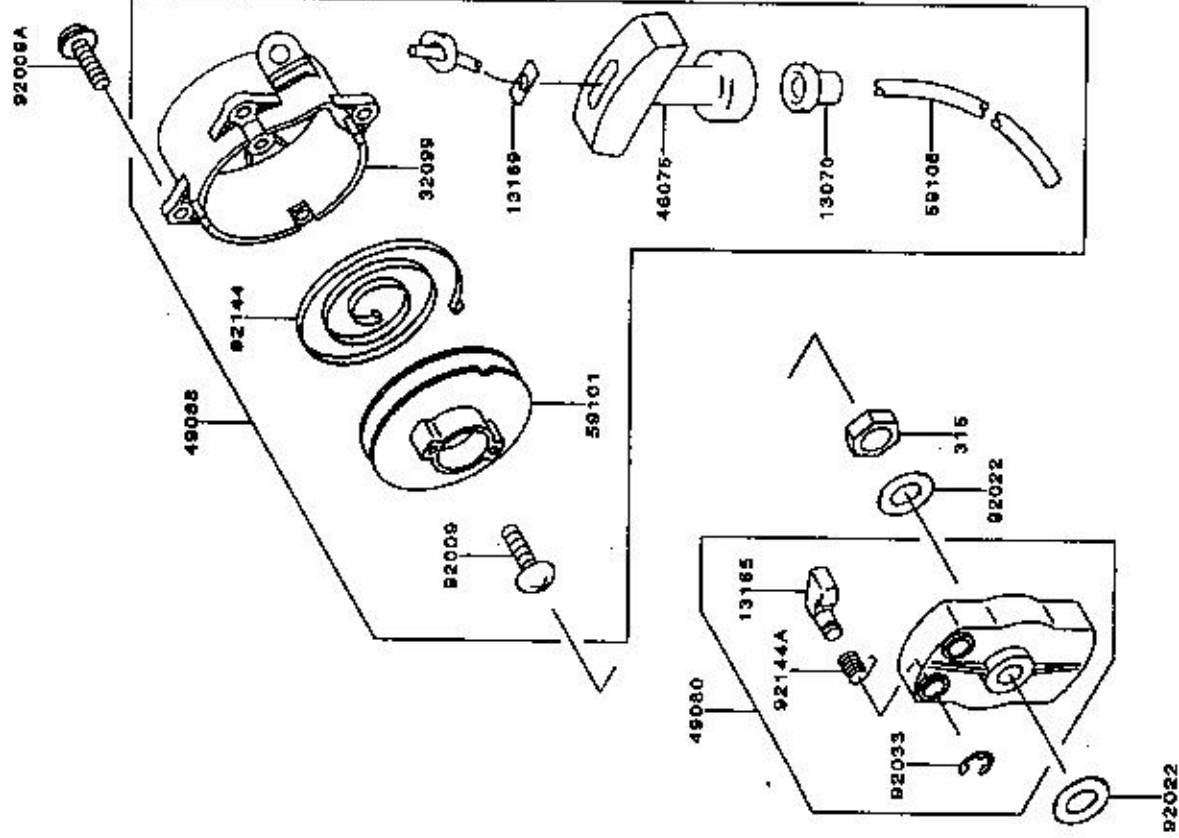

This catalog covers:  
**TG025D-□ C56**

**08**

This fig. covers:

**FUEL-TANK/FUEL-VALVE**

E0200-A155A

Ref. No.	Parts No.	Description	Quantity
14088	14089-2068	BREATHER	1
32052	32052-2180	BRACKET-TANK	1
49019	49019-2111	FILTER-FUEL	1
51001	51001-2271	TANK-COMP-FUEL	1
51049	51049-2091	CAP-TANK	1
92009	92009-2398	SCREW,5X18	3
92071	92071-2142	GROMMET,FUEL TANK	1
92143	92143-2181	COLLAR,TANK	3
92170	92170-2080	CLAMP,FUEL FILTER	2
92180	92180-2157	TUBE,3X3X200	1
92180A	92180-2173	TUBE,3X8X145	1
180	180-H0512	BOLT-UPSET-WS	1

This catalog covers:  
**TG025D-C56**

**09**

This fig. covers:  
**STARTER**

E0210-A169A

Ref. No.	Parts No.	Description	Quantity
13070	13070-2064	GUIDE ROPE	1
13165	13165-2084	PAWL-RECOIL STARTER	1
13169	13169-2386	PLATE-RECOIL STARTER	1
32099	32099-2319	CASE	1
46075	46075-2011	GRIP	1
49060	49060-2134	PULLEY-STARTING	1
49088	49088-2485	STARTER-RECOIL	1
59101	59101-2073	REEL-RECOIL STARTER	1
59106	59106-2087	ROPE 3.5X650	1
92009	92009-2358	SCREW	1
92009A	92009-2375	SCREW 5X16	4
92022	92022-2138	WASHER BX16X1.2	2
92033	92033-2010	RING-SNAP	1
92144	92144-2038	SPRING-RECOIL	1
92144A	92144-2157	SPRING	1
315	315B0600	NUT-HEX-FINE	1

E0220-A014A

Rel. No.	Parts No.	Description	Quantity
13270	13097-2084	CLUTCH-PLATE	1
49049	13270-2048	PLATE	1
92043	49049-2098	SHOE-CLUTCH	2
92144	92043-2088	PIN	2
	92144-2086	SPRING,CLUTCH	1