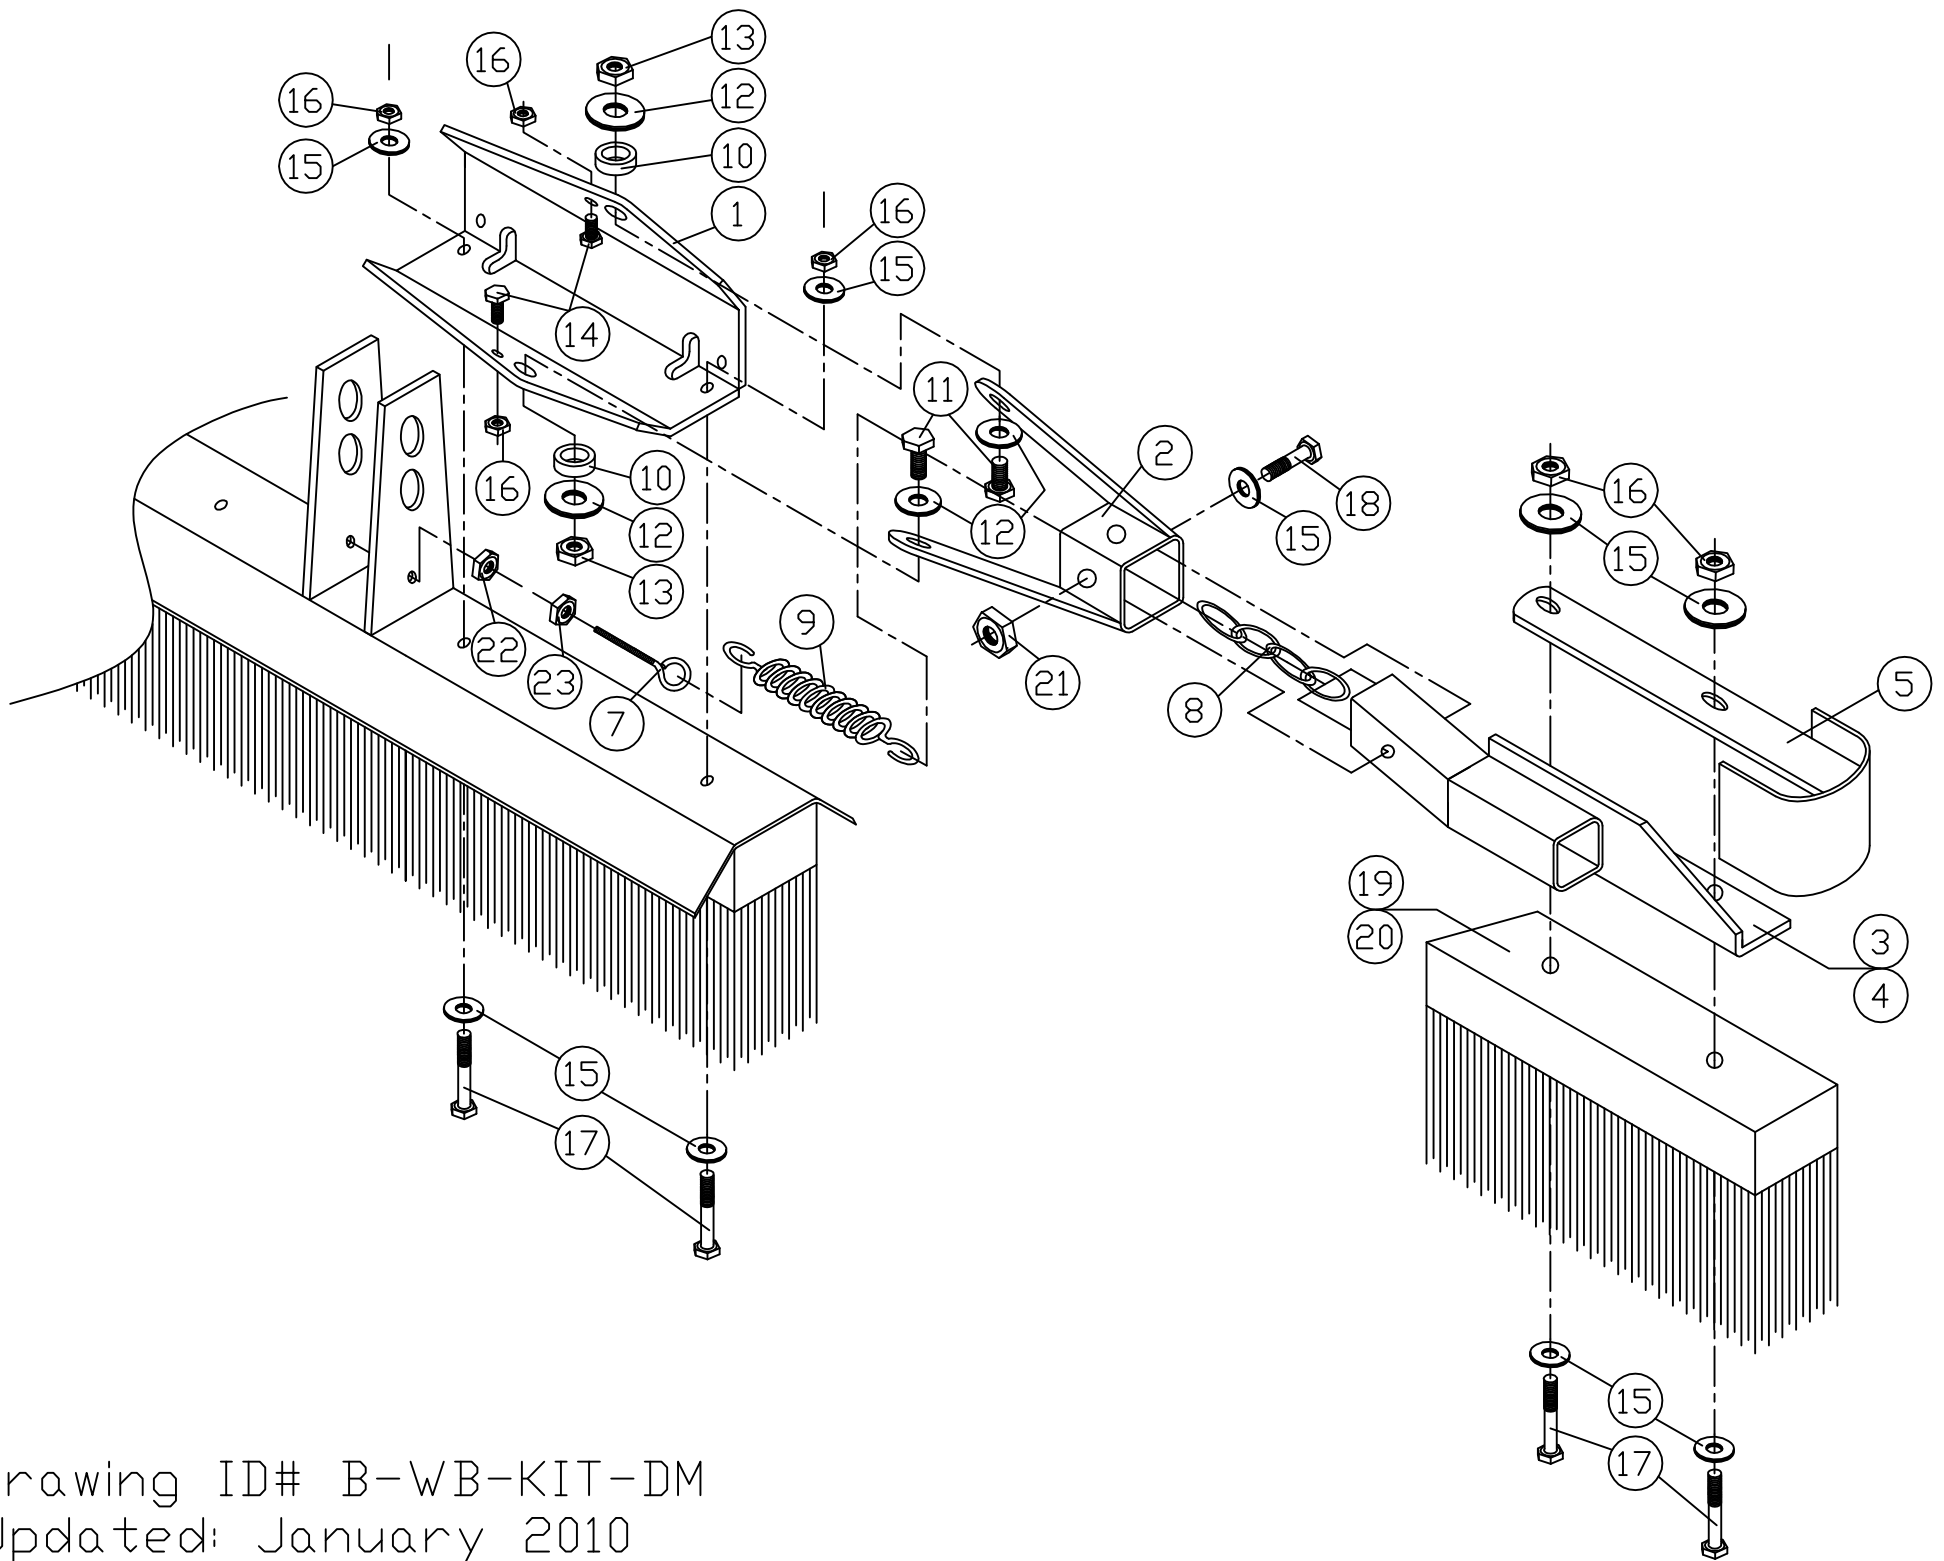

SWING AWAY WING BRUSH KIT

Item No	Part No.	Part Description	Qty.
1	15120	Brush Plate	2
2	15121	Pivot Plate	2
3	15061	Brush Bracket (L)	1
4	15059	Brush Bracket (R)	1
5	15122	Nose Guard	2
6	15123	Eye Bolt Bracket (B-BP)	2
7	03064	Eye Bolt	2
8	15124	Chain - 4 Link	2
9	15125	Spring - W.B.	2
10	15034	Bushing, 1/2" ID	4
11	11218	Bolt, 1/2"-13 X 1.5" HHC	4
12	03032	Washer, 1/2" SAE	8
13	03024	Nut, Nylon Insert 1/2"-13	4
14	03016	Bolt, 3/8"-18 X 1" HHC	4
15	02024	Washer, 3/8" SAE	20
16	03022	Nut, Nylon Insert 3/8"-16	12
17	11212	Bolt, 3/8"-18 X 3.25" HHC	8
18	11210	Bolt, 3/8"-18 X 2.5" HHC	2
19	15053	Brush (L)	1
20	15057	Brush (R)	1
21	03062	Nut, Jam 3/8"-16	2
22	02004	Nut, Nylon Insert 5/16"-18	2
23	08078	Nut, Free Running 5/16"-18	2

Drawing ID# B-WB-KIT-DM
Updated: January 2010

Drawing ID#: B-WB-KIT-BP
Updated: January 2010