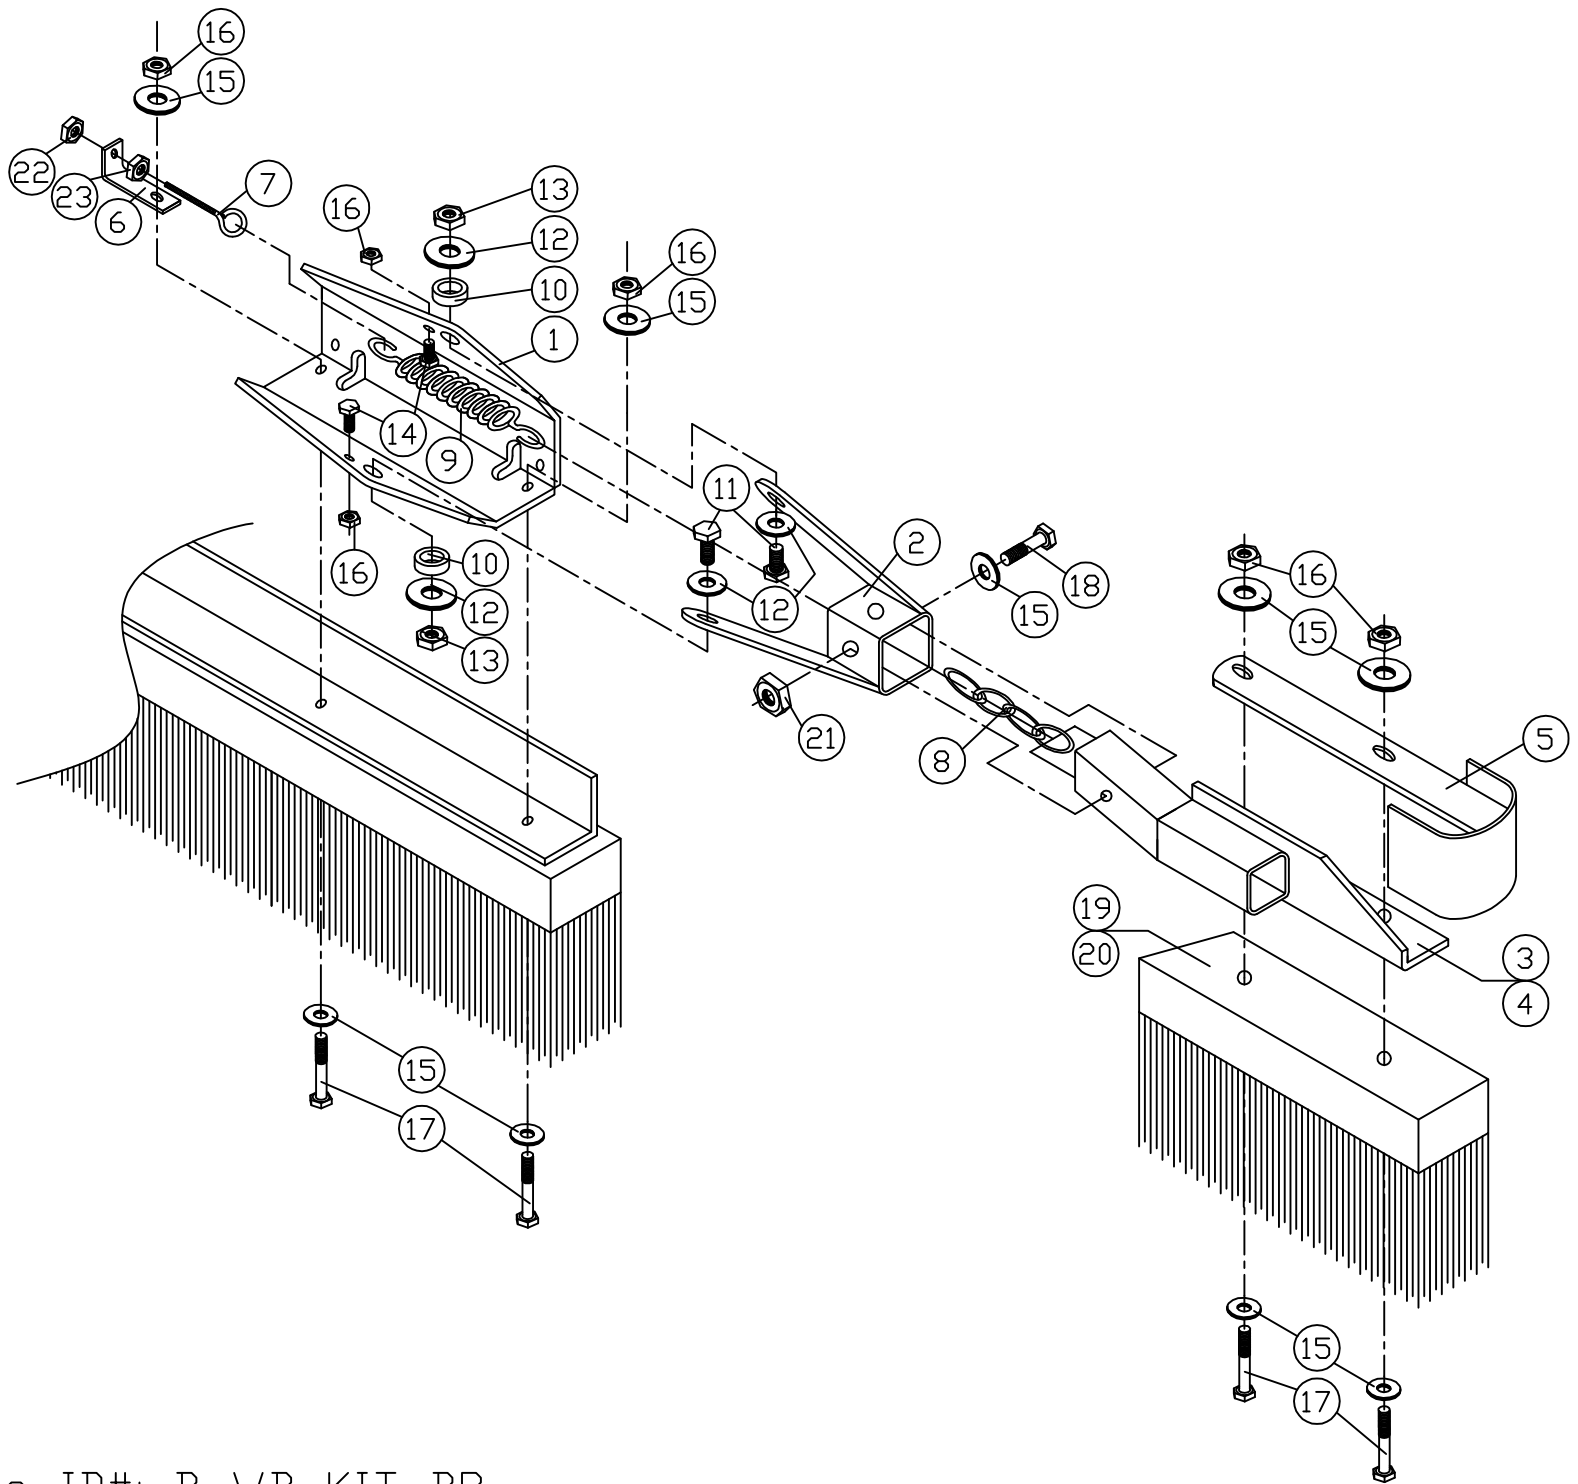

SWING AWAY WING BRUSH KIT

Item No	Part No.	Part Description	Qty.
1	15120	Brush Plate	2
2	15121	Pivot Plate	2
3	15061	Brush Bracket (L)	1
4	15059	Brush Bracket (R)	1
5	15122	Nose Guard	2
6	15123	Eye Bolt Bracket (B-BP)	2
7	03064	Eye Bolt	2
8	15124	Chain - 4 Link	2
9	15125	Spring - W.B.	2
10	15034	Bushing, 1/2" ID	4
11	11218	Bolt, 1/2"-13 X 1.5" HHC	4
12	03032	Washer, 1/2" SAE	8
13	03024	Nut, Nylon Insert 1/2"-13	4
14	03016	Bolt, 3/8"-18 X 1" HHC	4
15	02024	Washer, 3/8" SAE	20
16	03022	Nut, Nylon Insert 3/8"-16	12
17	11212	Bolt, 3/8"-18 X 3.25" HHC	8
18	11210	Bolt, 3/8"-18 X 2.5" HHC	2
19	15053	Brush (L)	1
20	15057	Brush (R)	1
21	03062	Nut, Jam 3/8"-16	2
22	02004	Nut, Nylon Insert 5/16"-18	2
23	08078	Nut, Free Running 5/16"-18	2

Drawing ID# B-WB-KIT-DM
Updated: January 2010

Drawing ID#: B-WB-KIT-BP
Updated: January 2010